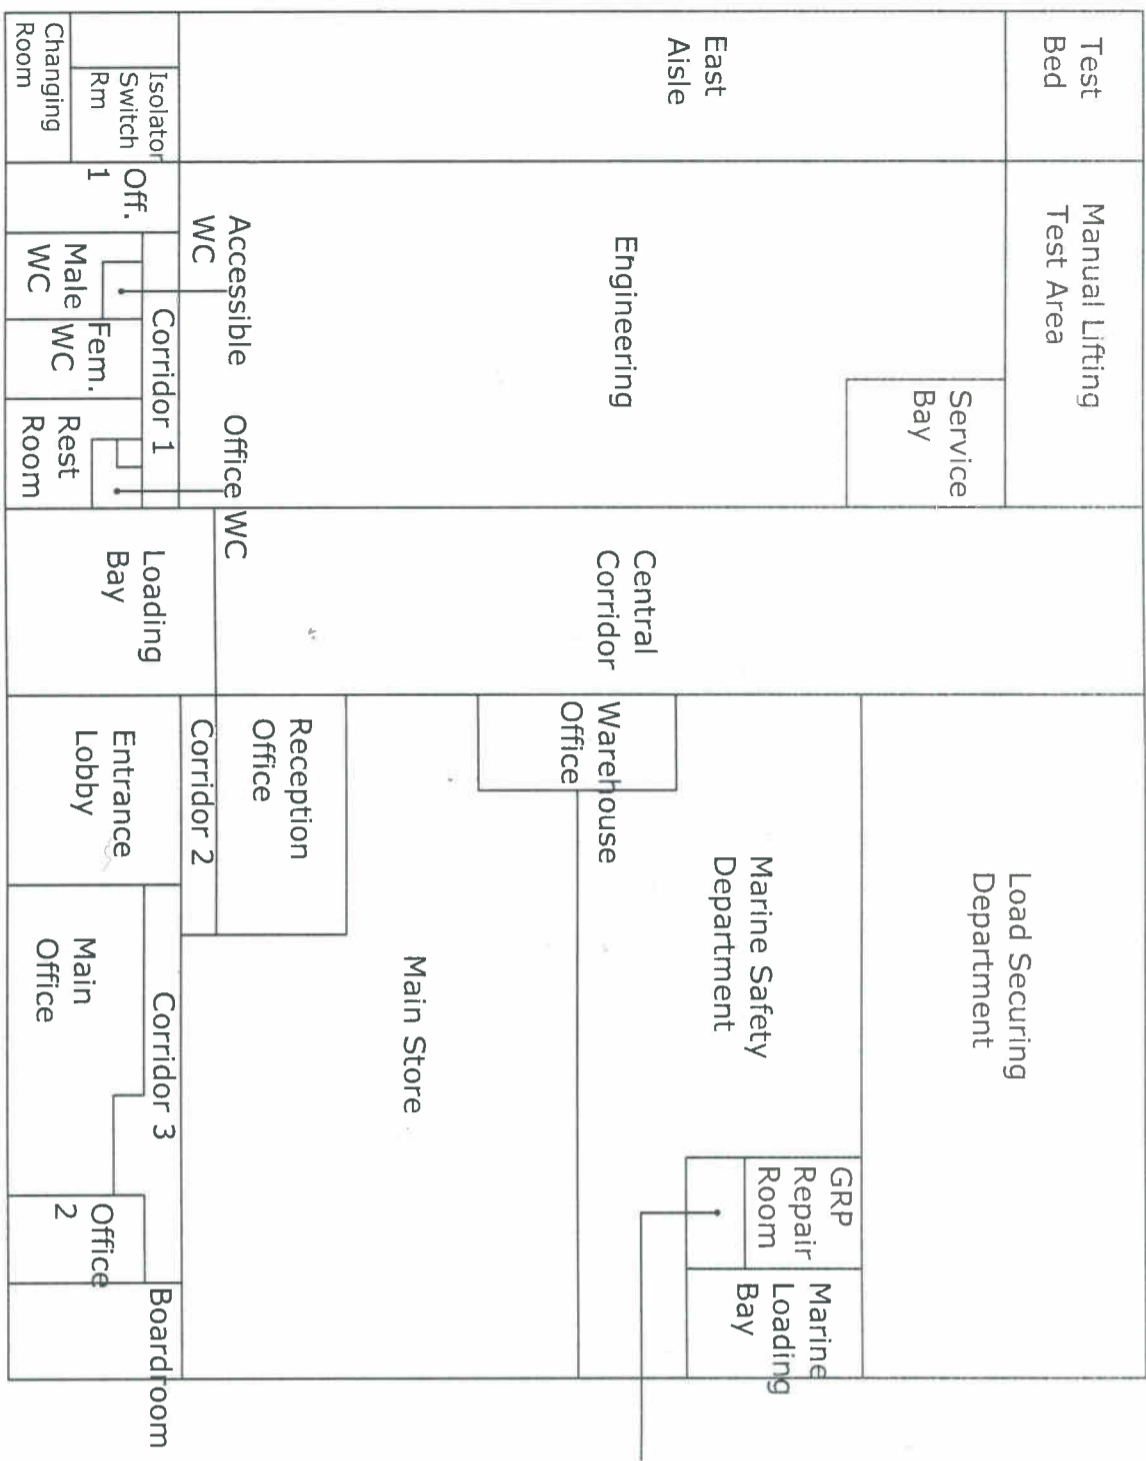

Photograph 675

Photograph 676

Photograph 677

Photograph 678

Photograph 679

Photograph 680

Photograph 681

**APPENDIX A**  
**FLOOR PLANS**

Indicative Floor Plan

A
B
C
D
E
F

Indicative Roof Layout

REVISIONS			
Rv			
DATE	DRAWN BY	CHECKED BY	
REVISIONS			
CLIENT			
Cosalt			
CONTRACT			
School Road Oulton Broad Lowestoft			
DRAWING TITLE			
Indicative Floor Plan			
SCALE	DATE		
NTS	June 2011		
DRAWING NUMBER	DRAWN BY		
CBN2563_1	CDP		
CLIENT APPROVED	CHECKED BY		
INITIALS	INITIALS	PDH	
DATE	DATE	June 11	